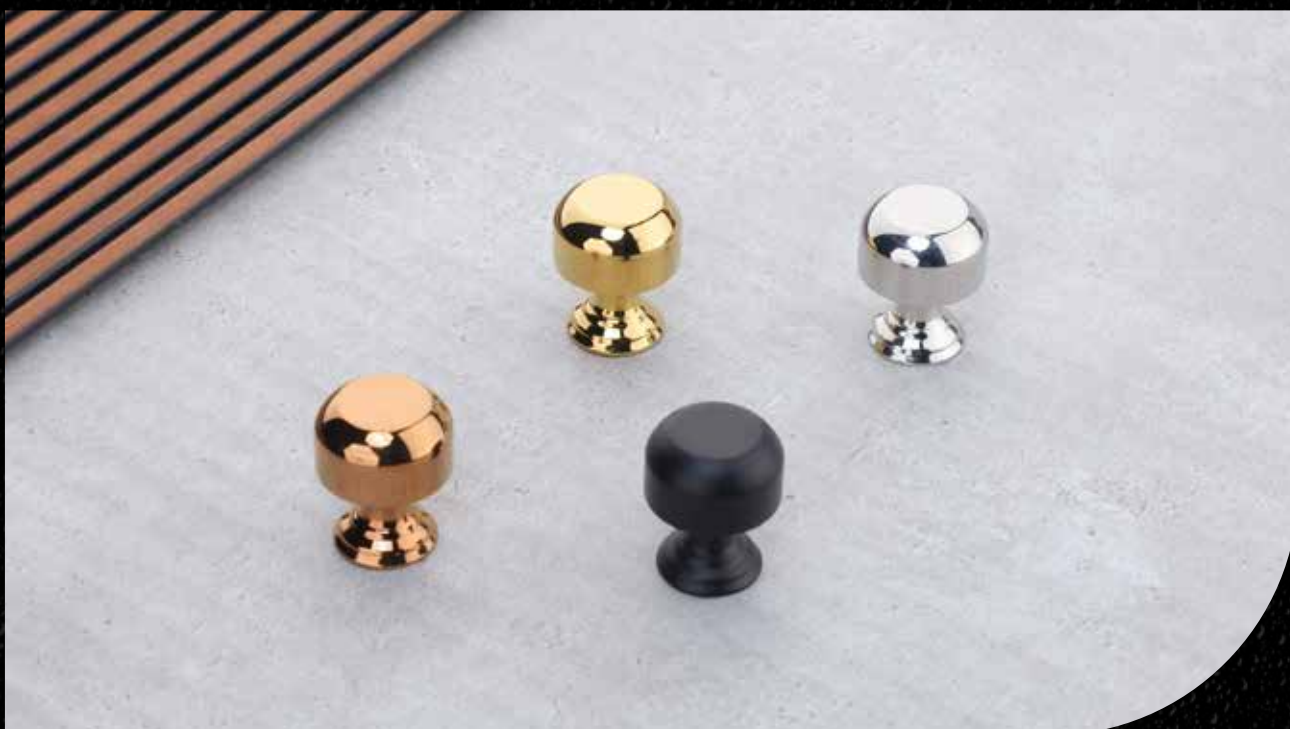

FINISH :- Rose gold, Antique, C.p, Gold, Black, Satin

N-8

SIZE :- 32 X 30

FINISH :- Rose gold, Antique, C.p, Gold, Black, Satin

Knob

Aadidevi®

N-9

SIZE :- 24 X 30