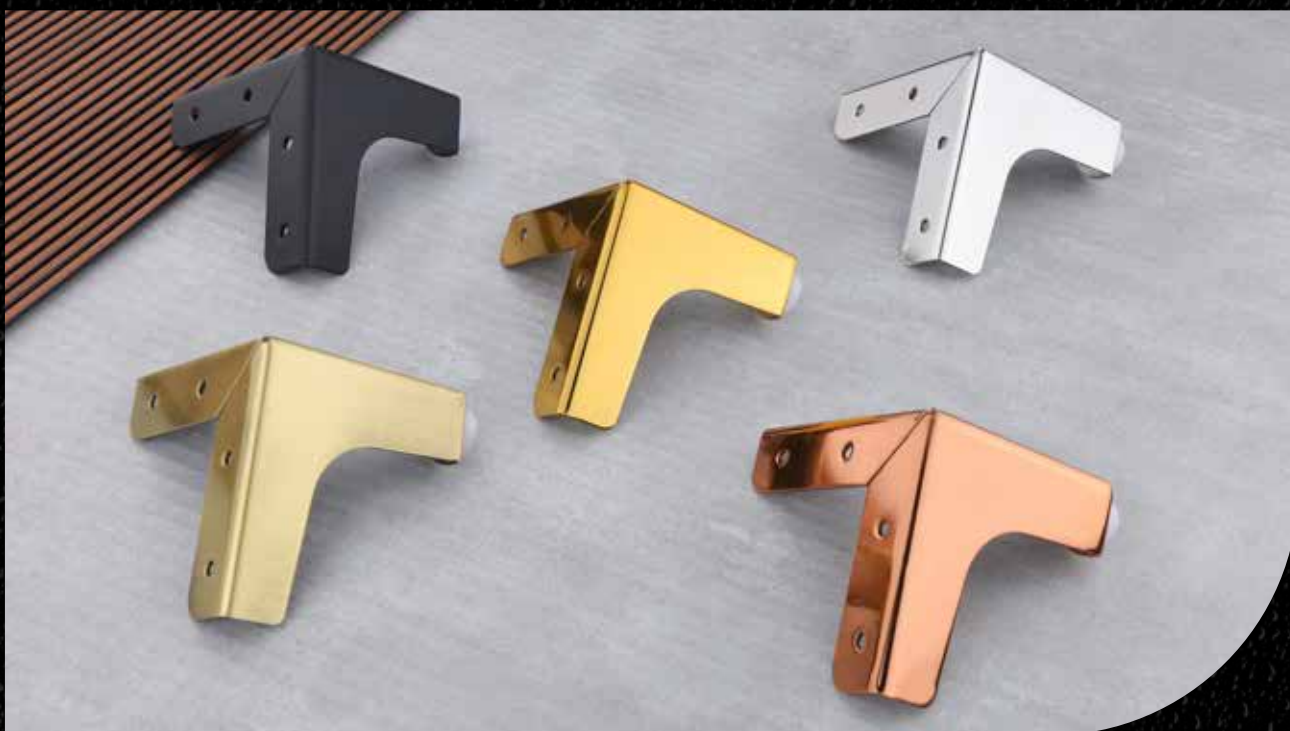

532

SIZE :- 3, 4, 6 (Inch) (1.8 MM H)

FINISH :- Rose gold, Antique, C.p, Gold, Black