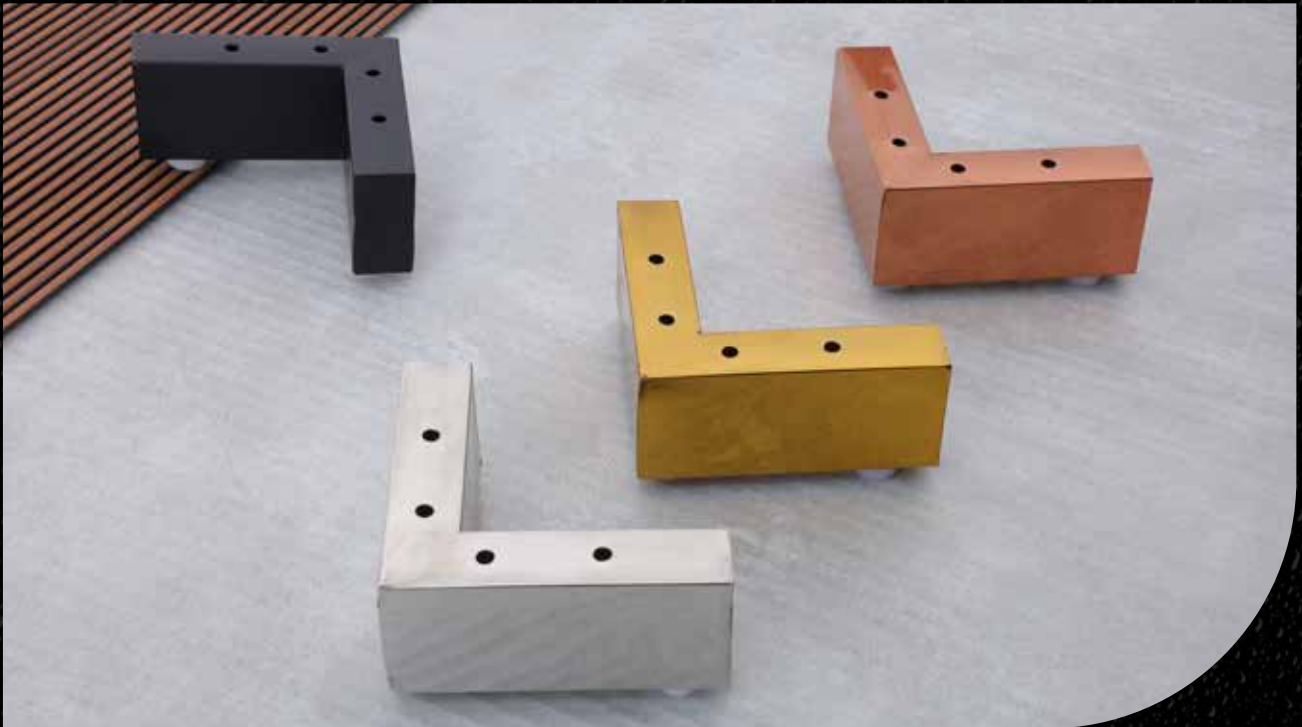

Sofa Legs

Aadidevi®

537

SIZE :- L-3 (Inch)

FINISH :- Rose gold, Antique, C.p, Gold, Black